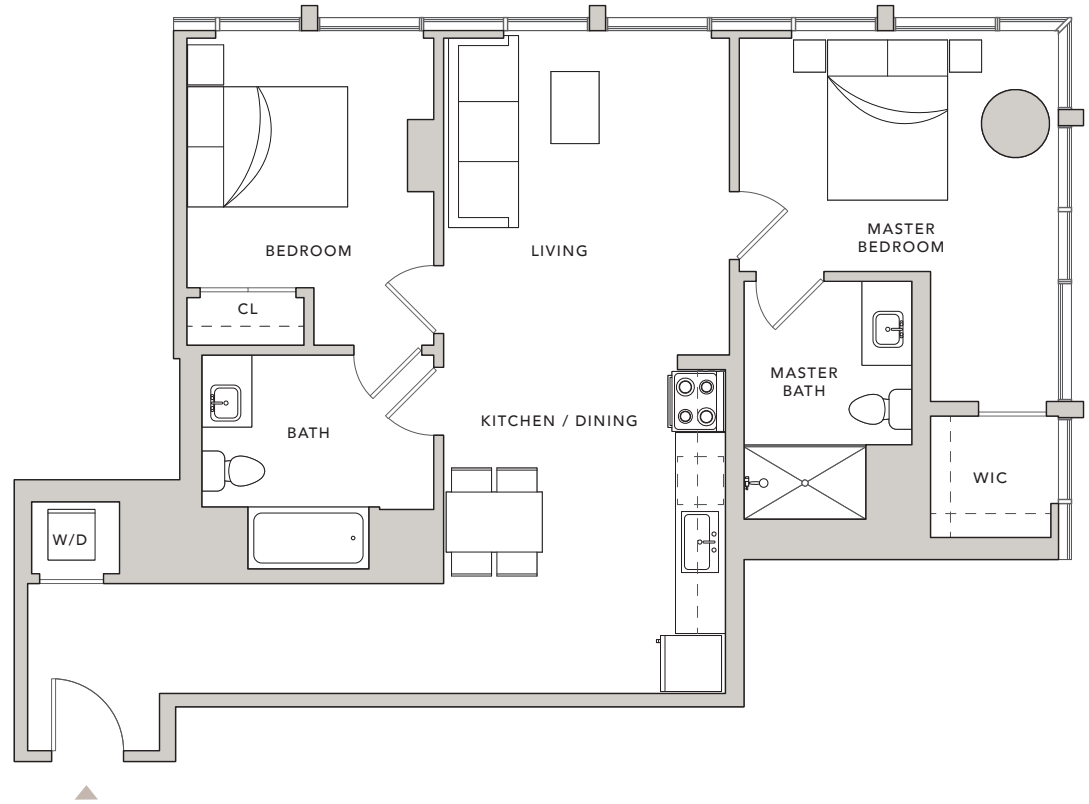

1411 -
3311

2 BEDROOMS
2 BATHROOMS

INTERIOR - 1,036 SQ. FT

AT GRAND HOPE PARK

888 SOUTH HOPE STREET, LOS ANGELES, CA 90017
WWW.888HOPE.COM

SCALE: 1/8" = 1'-0"
0' 1' 2' 4' 8'