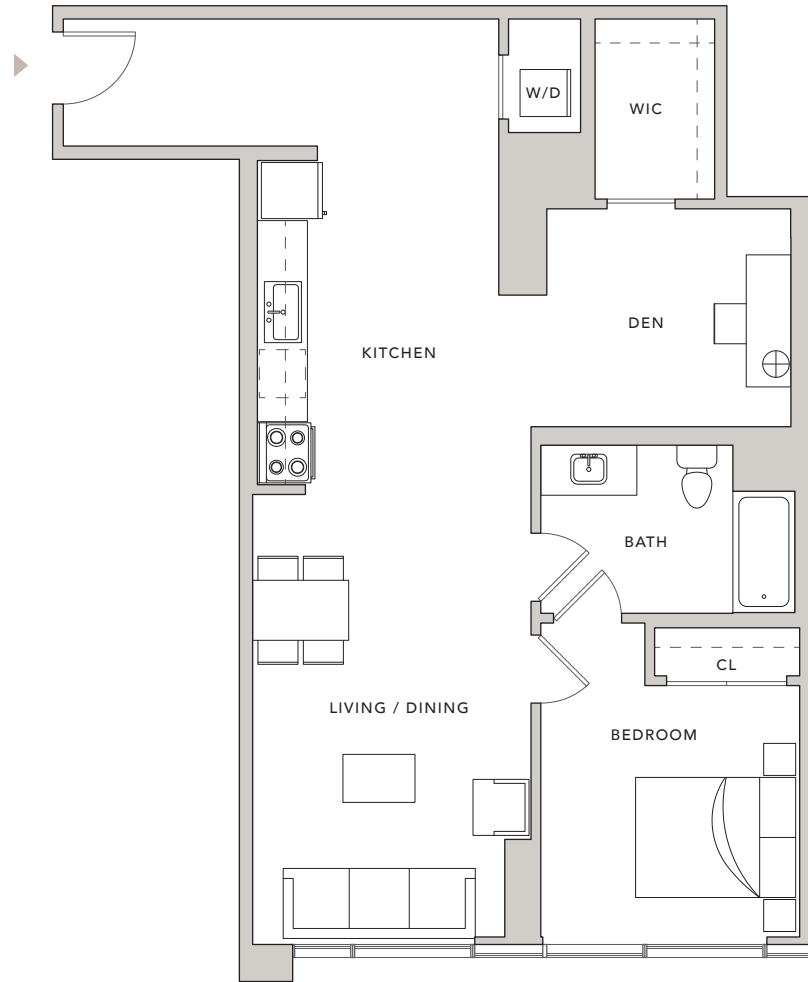

# 201 - 3301

1 BEDROOM  
1 BATHROOM  
1 DEN

INTERIOR - 965 SQ. FT

AT GRAND HOPE PARK

888 SOUTH HOPE STREET, LOS ANGELES, CA 90017  
WWW.888HOPE.COM

SCALE: 1/8" = 1'-0"  
0' 1' 2' 4' 8'