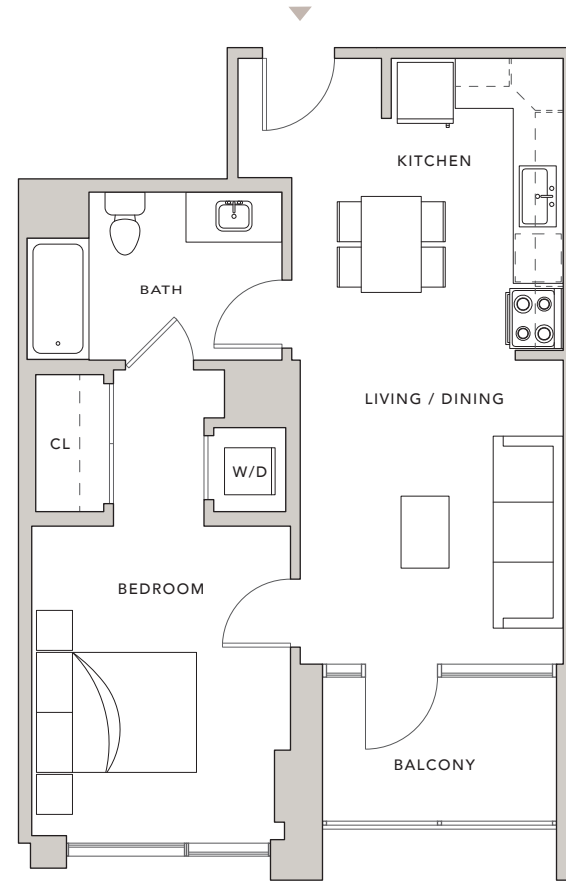

202 -
3302

1 BEDROOM
1 BATHROOM
1 BALCONY

INTERIOR - 661 SQ. FT
EXTERIOR - 63 SQ. FT

AT GRAND HOPE PARK

888 SOUTH HOPE STREET, LOS ANGELES, CA 90017
WWW.888HOPE.COM

SCALE: 1/8" = 1'-0"
0' 1' 2' 4' 8'