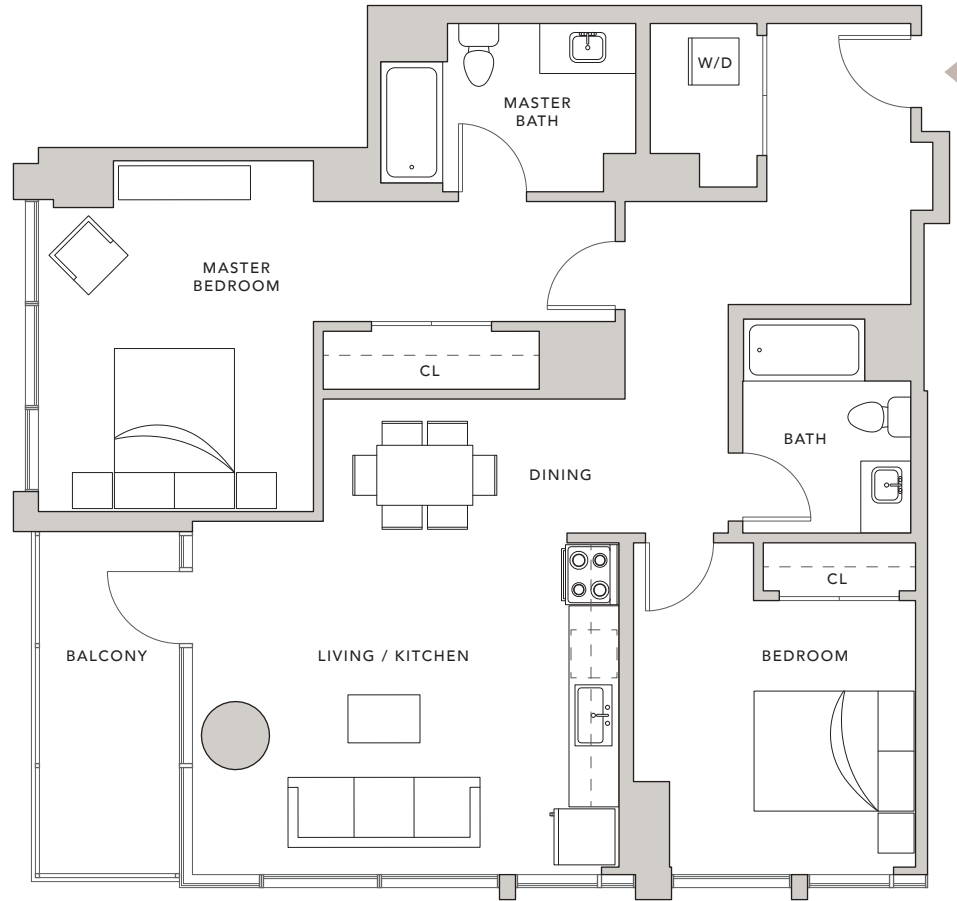

203 - 3303

2 BEDROOMS
2 BATHROOMS
1 BALCONY

INTERIOR - 1,185 SQ. FT
EXTERIOR - 88 SQ. FT

AT GRAND HOPE PARK

888 SOUTH HOPE STREET, LOS ANGELES, CA 90017
WWW.888HOPE.COM

SCALE: 1/8" = 1'-0"
0' 1' 2' 4' 8'