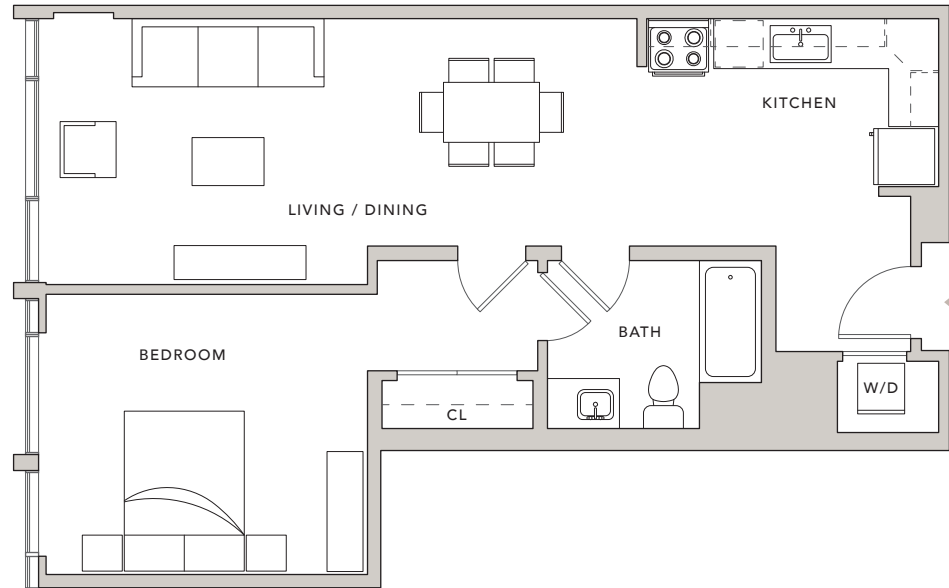

204 -
3304

3402

1 BEDROOM
1 BATHROOM

INTERIOR - 774 SQ. FT

SSS AT GRAND HOPE PARK

888 SOUTH HOPE STREET, LOS ANGELES, CA 90017
WWW.888HOPE.COM

SCALE: 1/8" = 1'-0"
0' 1' 2' 4' 8'