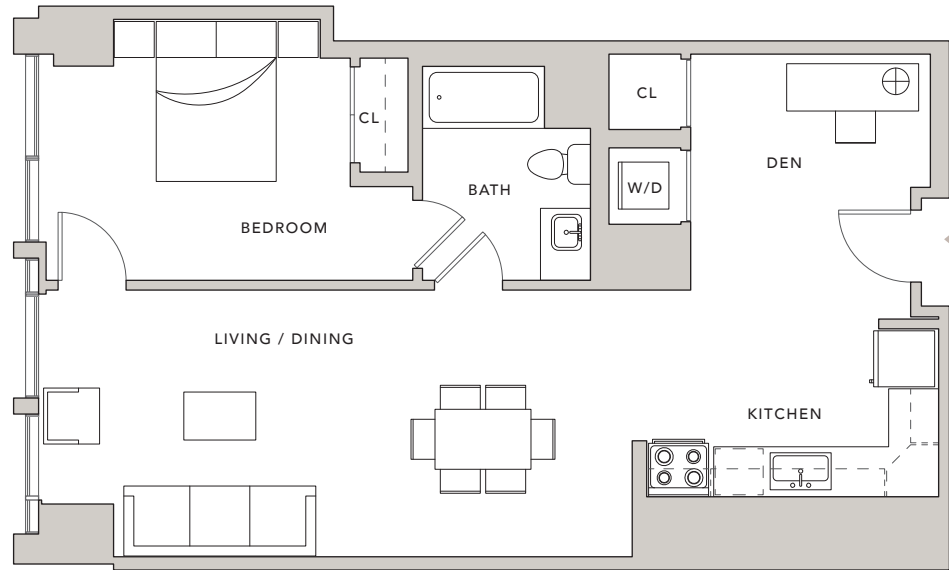

205 -  
3305

3403

1 BEDROOM  
1 BATHROOM  
1 DEN

INTERIOR - 837 SQ. FT

AT GRAND HOPE PARK

888 SOUTH HOPE STREET, LOS ANGELES, CA 90017  
WWW.888HOPE.COM

SCALE: 1/8" = 1'-0"  
0' 1' 2' 4' 8'