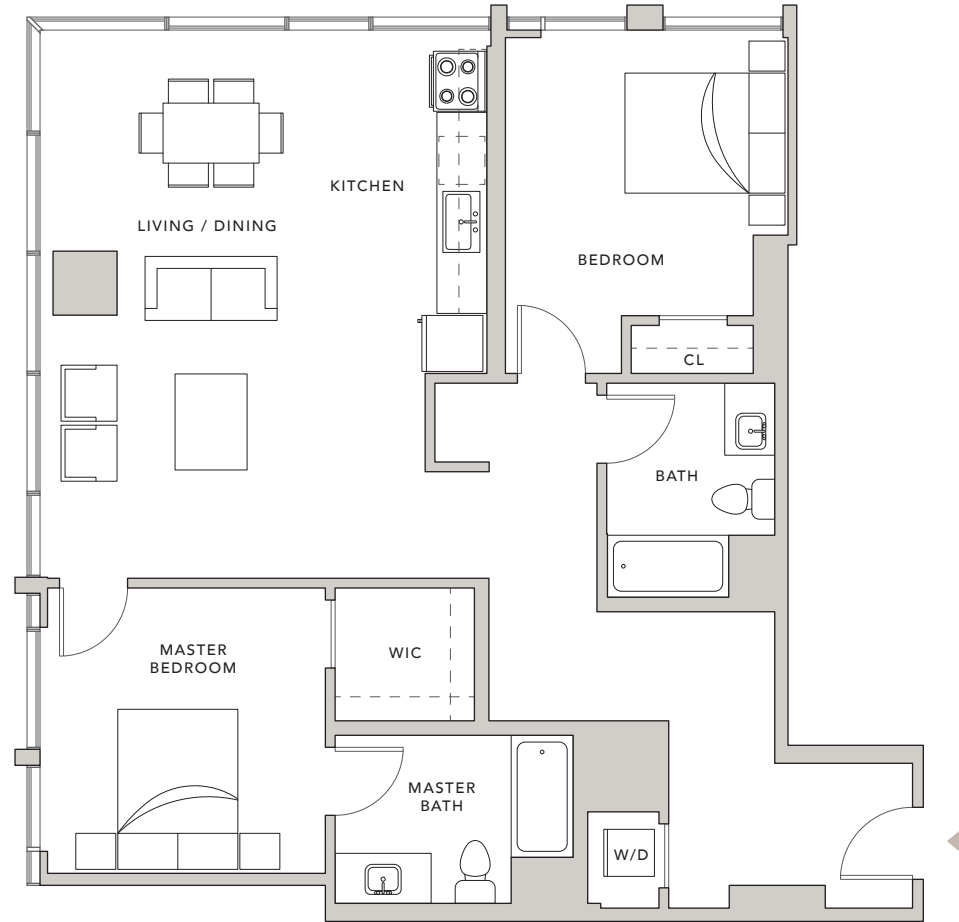

206 -
3306

2 BEDROOMS
2 BATHROOMS

INTERIOR - 1,198 SQ. FT

AT GRAND HOPE PARK

888 SOUTH HOPE STREET, LOS ANGELES, CA 90017
WWW.888HOPE.COM

SCALE: 1/8" = 1'-0"
0' 1' 2' 4' 8'

CIM