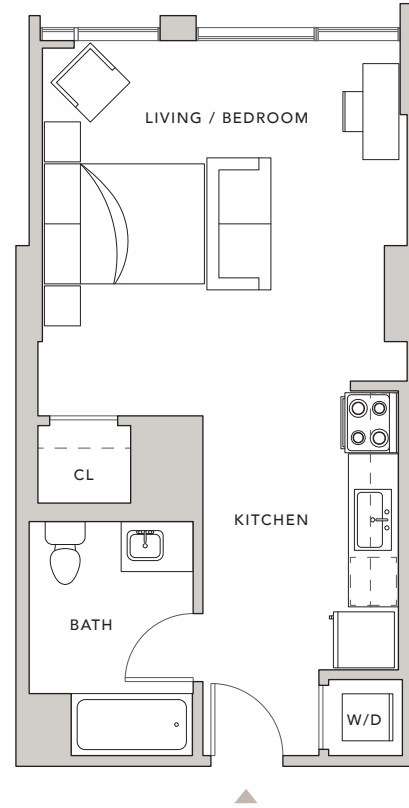

207 -  
3307

STUDIO

INTERIOR - 497 SQ. FT

AT GRAND HOPE PARK

888 SOUTH HOPE STREET, LOS ANGELES, CA 90017  
WWW.888HOPE.COM

SCALE: 1/8" = 1'-0"  
0' 1' 2' 4' 8'