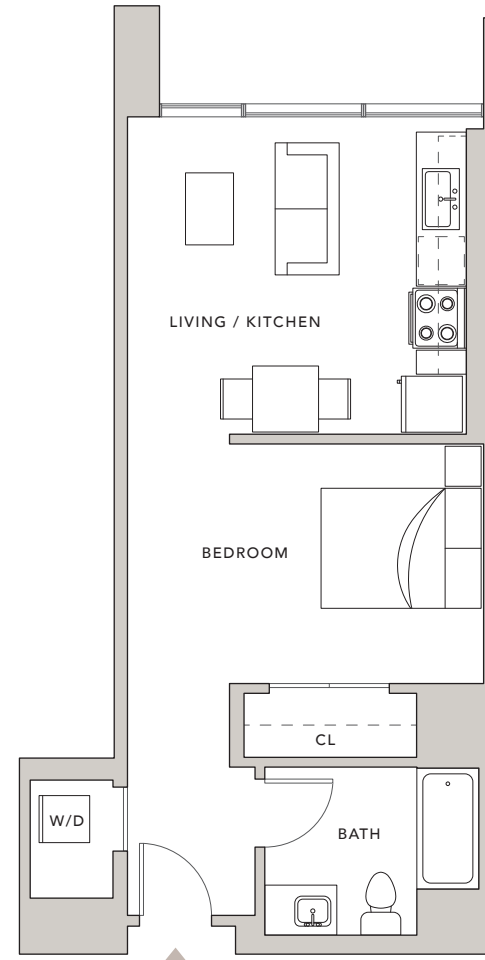

208 -
3308

LOFT ONE BEDROOM

INTERIOR - 575 SQ. FT

AT GRAND HOPE PARK

888 SOUTH HOPE STREET, LOS ANGELES, CA 90017
WWW.888HOPE.COM

SCALE: 1/8" = 1'-0"
0' 1' 2' 4' 8'