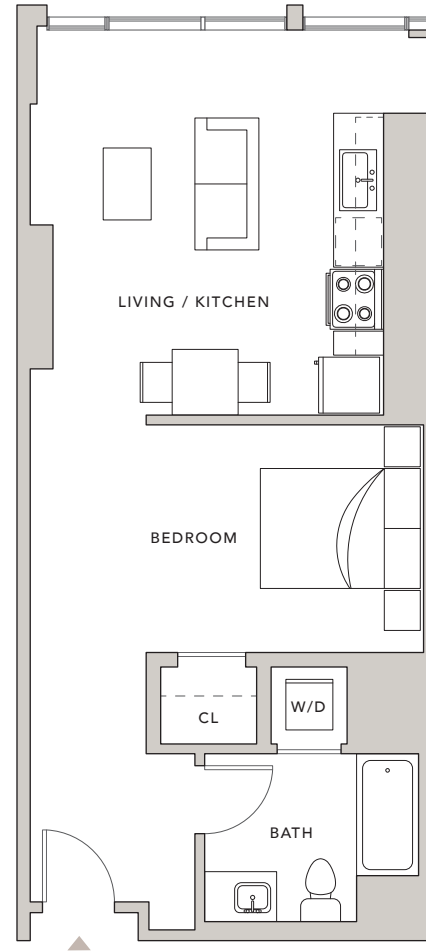

209 -
709

909 -
3309

LOFT ONE BEDROOM

INTERIOR - 651 SQ. FT

AT GRAND HOPE PARK

888 SOUTH HOPE STREET, LOS ANGELES, CA 90017
WWW.888HOPE.COM

SCALE: 1/8" = 1'-0"
0' 1' 2' 4' 8'