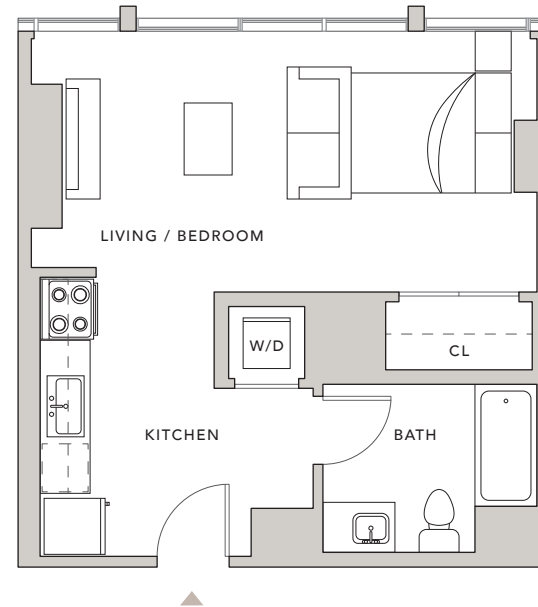

211 -  
711

911 -  
1311

STUDIO

INTERIOR - 490 SQ. FT

AT GRAND HOPE PARK

888 SOUTH HOPE STREET, LOS ANGELES, CA 90017  
WWW.888HOPE.COM

SCALE: 1/8" = 1'-0"  
0' 1' 2' 4' 8'