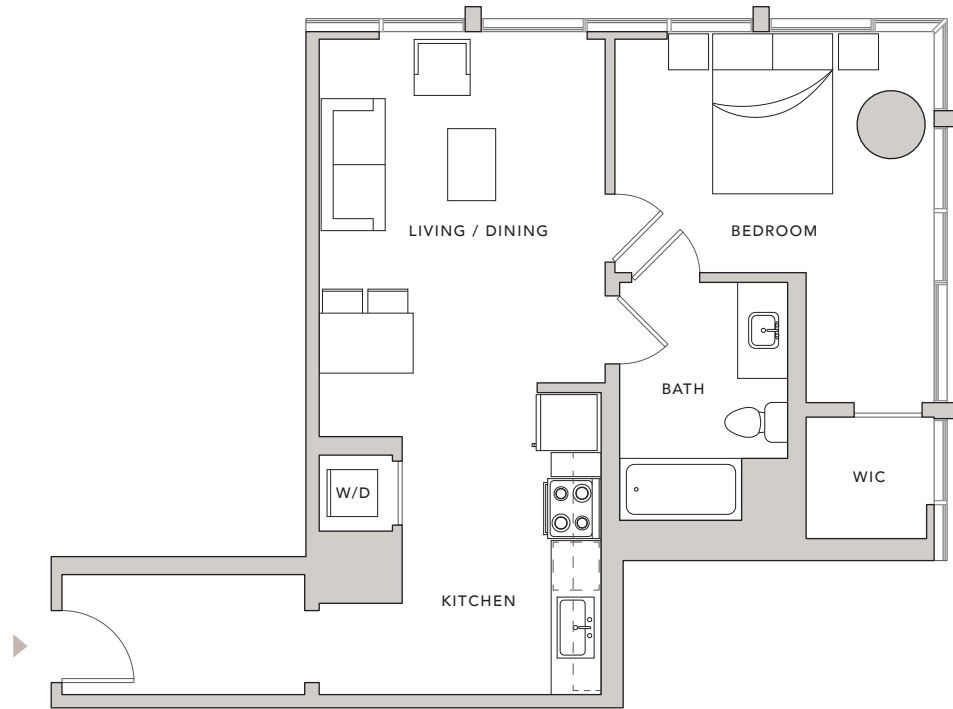

212 -
712

912 -
1312

1 BEDROOM
1 BATHROOM

INTERIOR - 726 SQ. FT

AT GRAND HOPE PARK

888 SOUTH HOPE STREET, LOS ANGELES, CA 90017
WWW.888HOPE.COM

SCALE: 1/8" = 1'-0"
0' 1' 2' 4' 8'

CIM