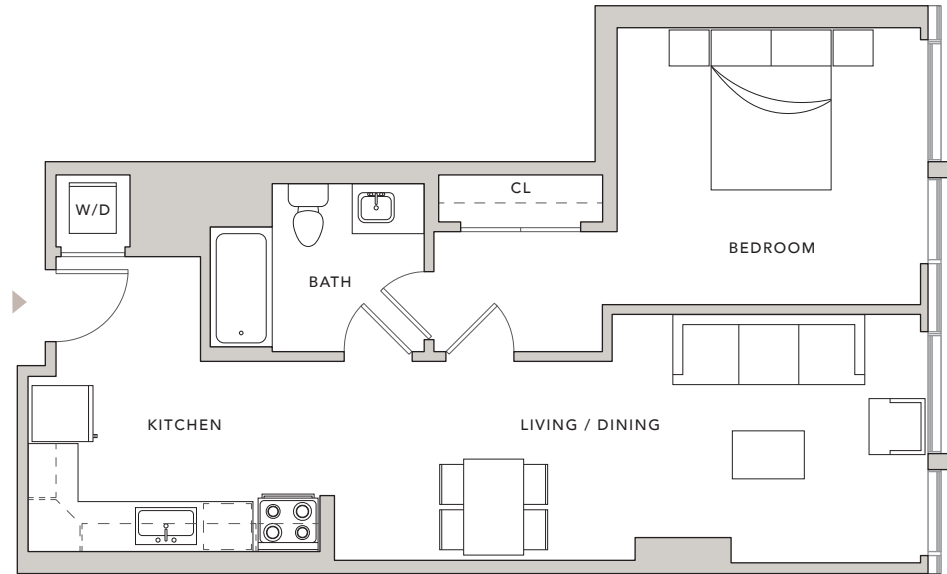

213 -
713

913 -
1313

1412 -
3312

1 BEDROOM
1 BATHROOM

INTERIOR - 714 SQ. FT

AT GRAND HOPE PARK

888 SOUTH HOPE STREET, LOS ANGELES, CA 90017
WWW.888HOPE.COM

SCALE: 1/8" = 1'-0"
0' 1' 2' 4' 8'