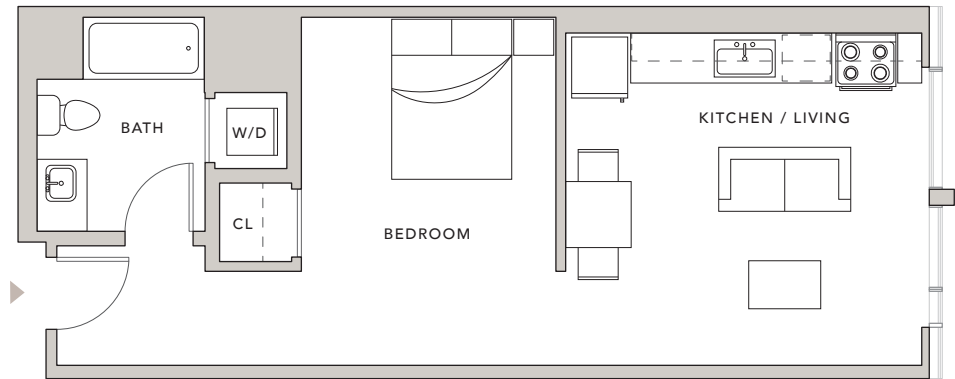

214 -
714

914 -
1314

1413 -
3313

LOFT ONE BEDROOM

INTERIOR - 577 SQ. FT

AT GRAND HOPE PARK

888 SOUTH HOPE STREET, LOS ANGELES, CA 90017
WWW.888HOPE.COM

SCALE: 1/8" = 1'-0"
0' 1' 2' 4' 8'