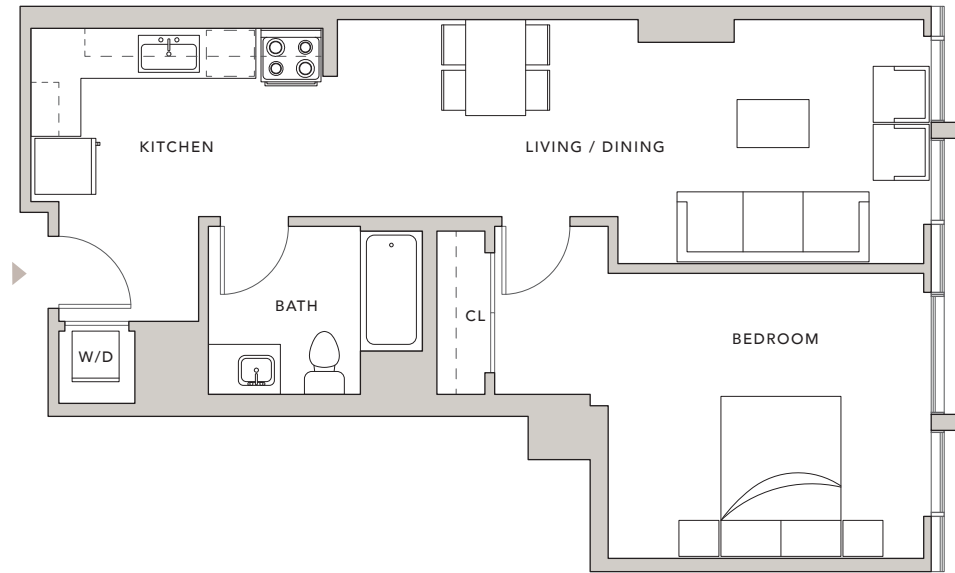

215 -
715

915 -
1315

1414 -
3314

1 BEDROOM
1 BATHROOM

INTERIOR - 723 SQ. FT

AT GRAND HOPE PARK

888 SOUTH HOPE STREET, LOS ANGELES, CA 90017
WWW.888HOPE.COM

SCALE: 1/8" = 1'-0"
0' 1' 2' 4' 8'