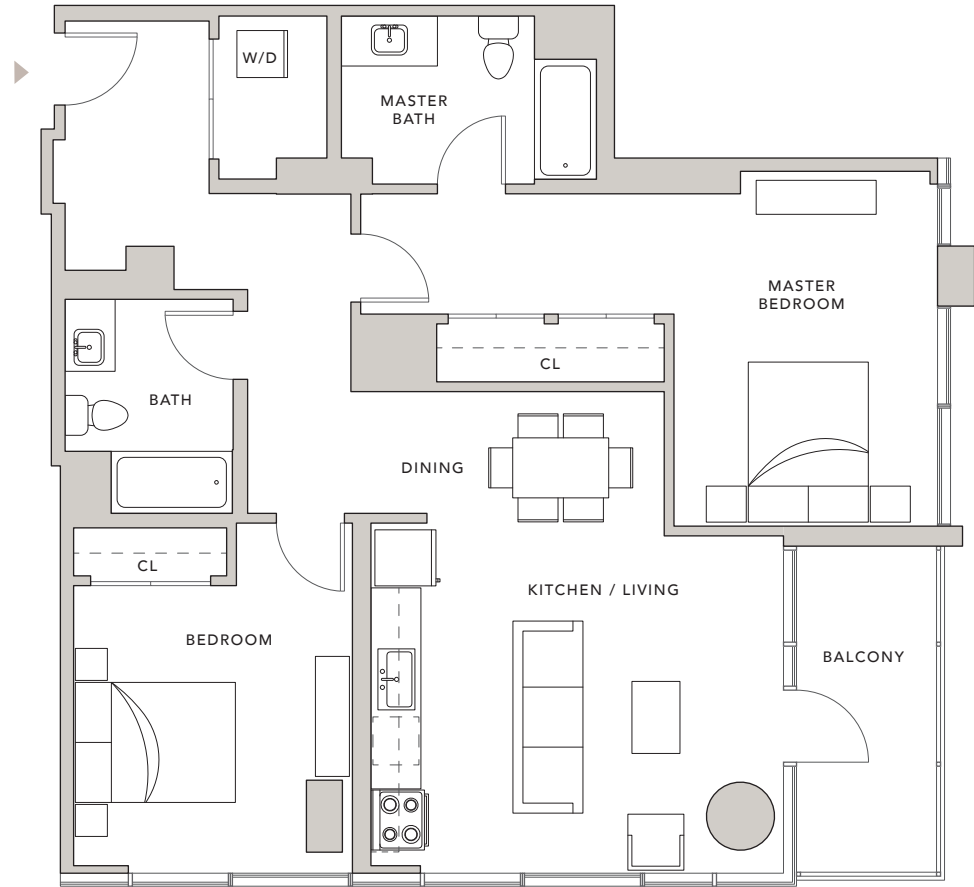

216 -
1316

810

1415 -
3315

2 BEDROOMS
2 BATHROOMS
1 BALCONY

INTERIOR - 1,177 SQ. FT.
EXTERIOR - 90 SQ. FT.

AT GRAND HOPE PARK

888 SOUTH HOPE STREET, LOS ANGELES, CA 90017
WWW.888HOPE.COM

SCALE: 1/8" = 1'-0"
0' 1' 2' 4' 8'