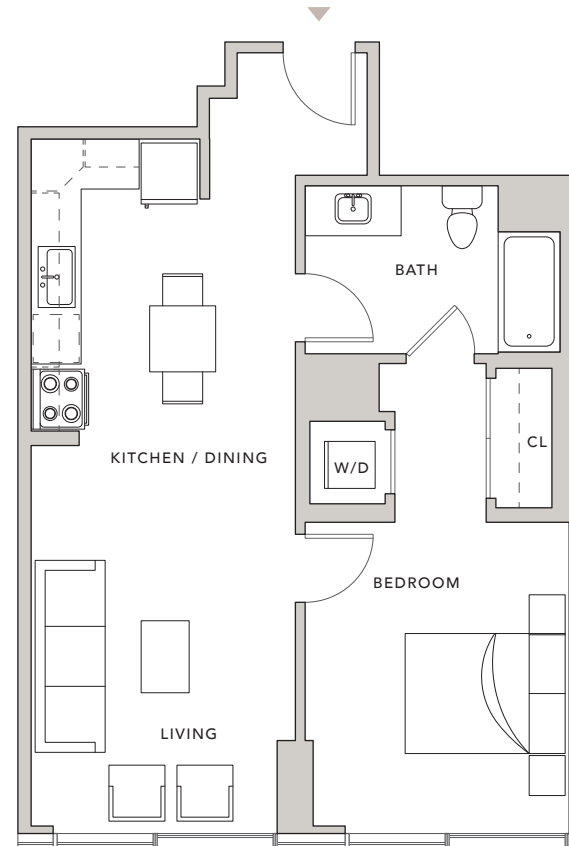

217 -
1317

809

1416 -
3316

1 BEDROOM
1 BATHROOM

INTERIOR - 710 SQ. FT

AT GRAND HOPE PARK

888 SOUTH HOPE STREET, LOS ANGELES, CA 90017
WWW.888HOPE.COM

SCALE: 1/8" = 1'-0"
0' 1' 2' 4' 8'