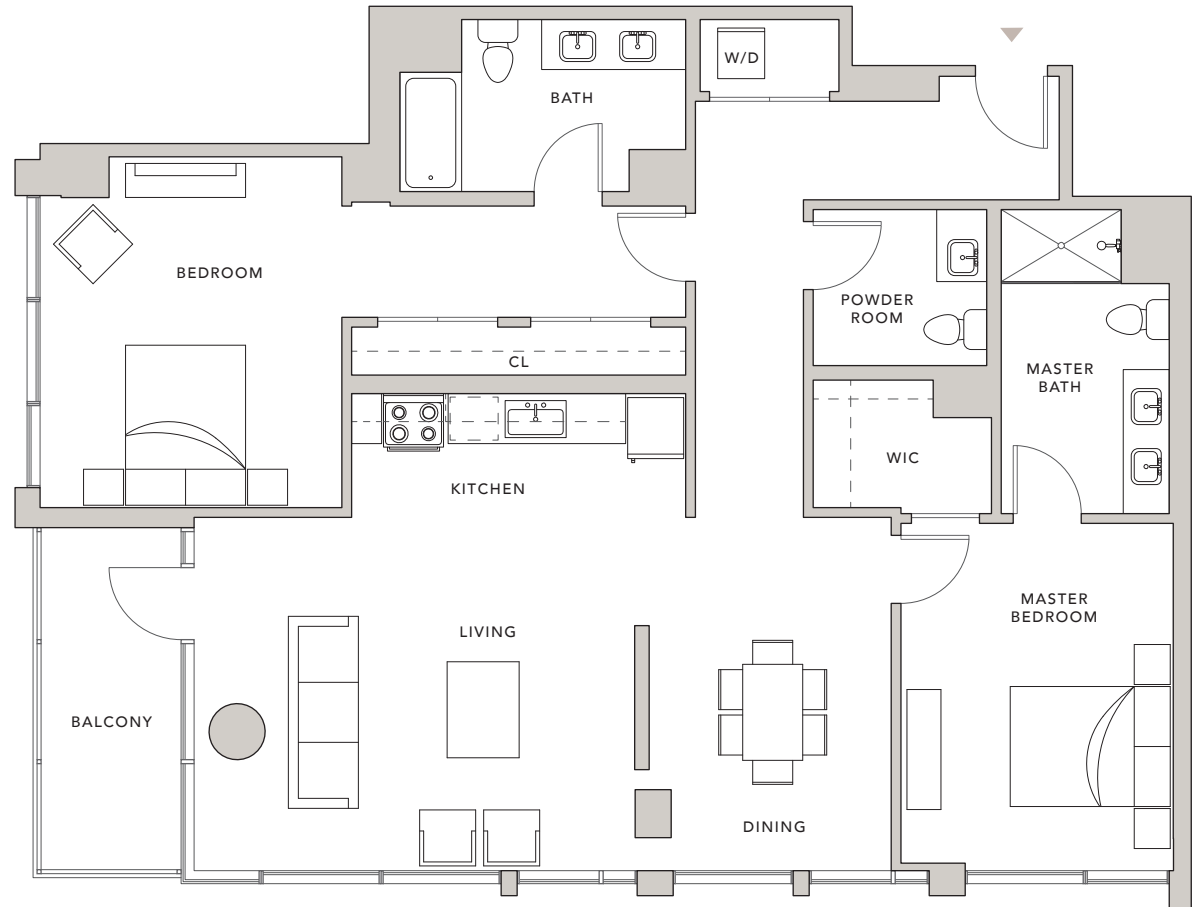

# 3401

2 BEDROOMS  
2 BATHROOMS  
1 POWDER ROOM  
1 BALCONY

INTERIOR – 1,538 SQ. FT  
EXTERIOR – 88 SQ. FT

AT GRAND HOPE PARK

888 SOUTH HOPE STREET, LOS ANGELES, CA 90017  
WWW.888HOPE.COM

SCALE: 1/8" = 1'-0"  
0' 1' 2' 4' 8'