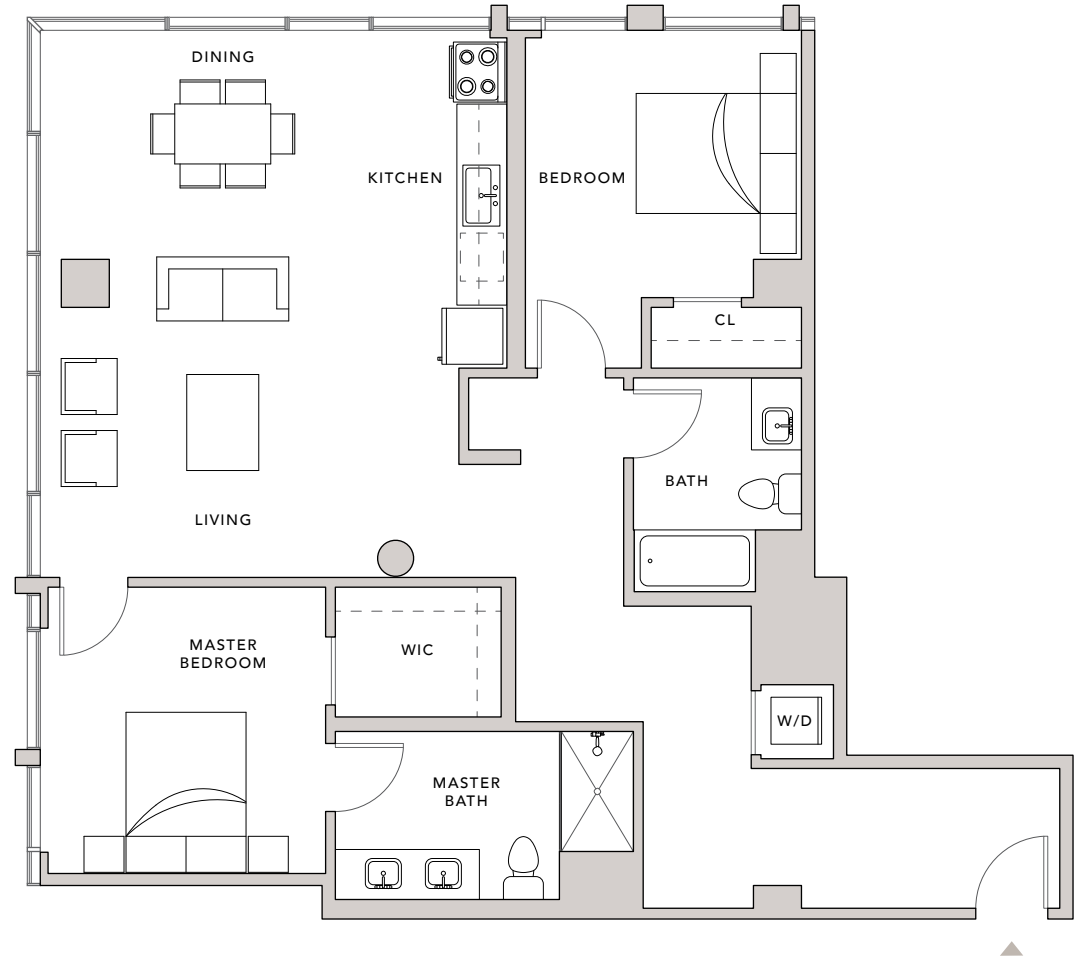

3404

2 BEDROOMS
2 BATHROOMS

INTERIOR – 1,279 SQ. FT

AT GRAND HOPE PARK

888 SOUTH HOPE STREET, LOS ANGELES, CA 90017
WWW.888HOPE.COM

SCALE: 1/8" = 1'-0"
0' 1' 2' 4' 8'