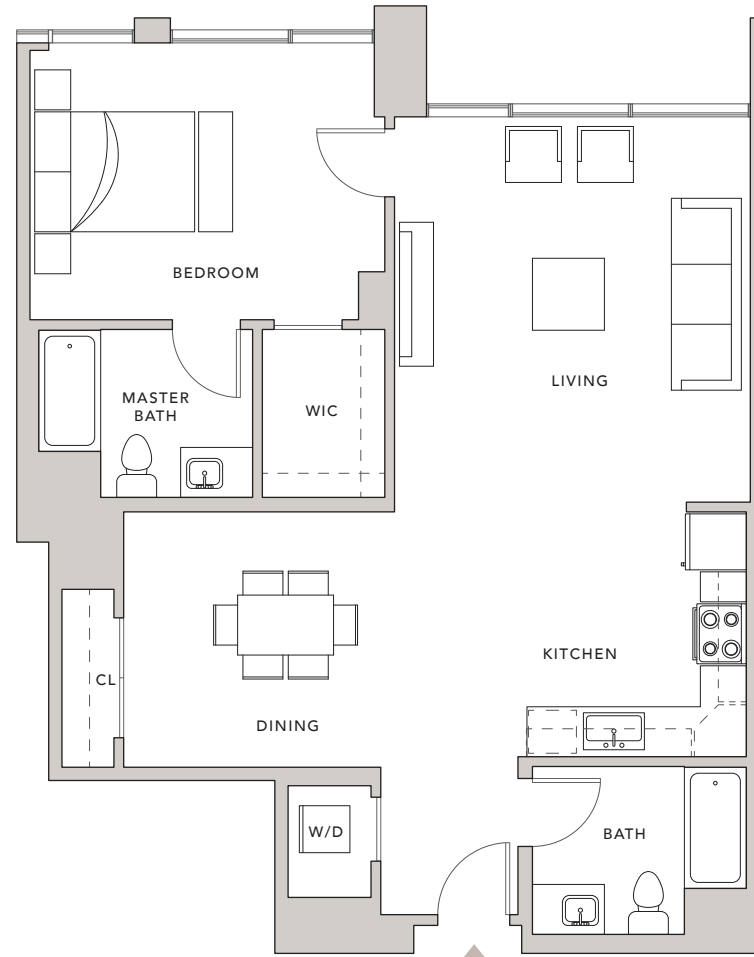

# 3405

1 BEDROOM  
2 BATHROOMS

INTERIOR – 1,038 SQ. FT

AT GRAND HOPE PARK

888 SOUTH HOPE STREET, LOS ANGELES, CA 90017  
WWW.888HOPE.COM

SCALE: 1/8" = 1'-0"  
0' 1' 2' 4' 8'