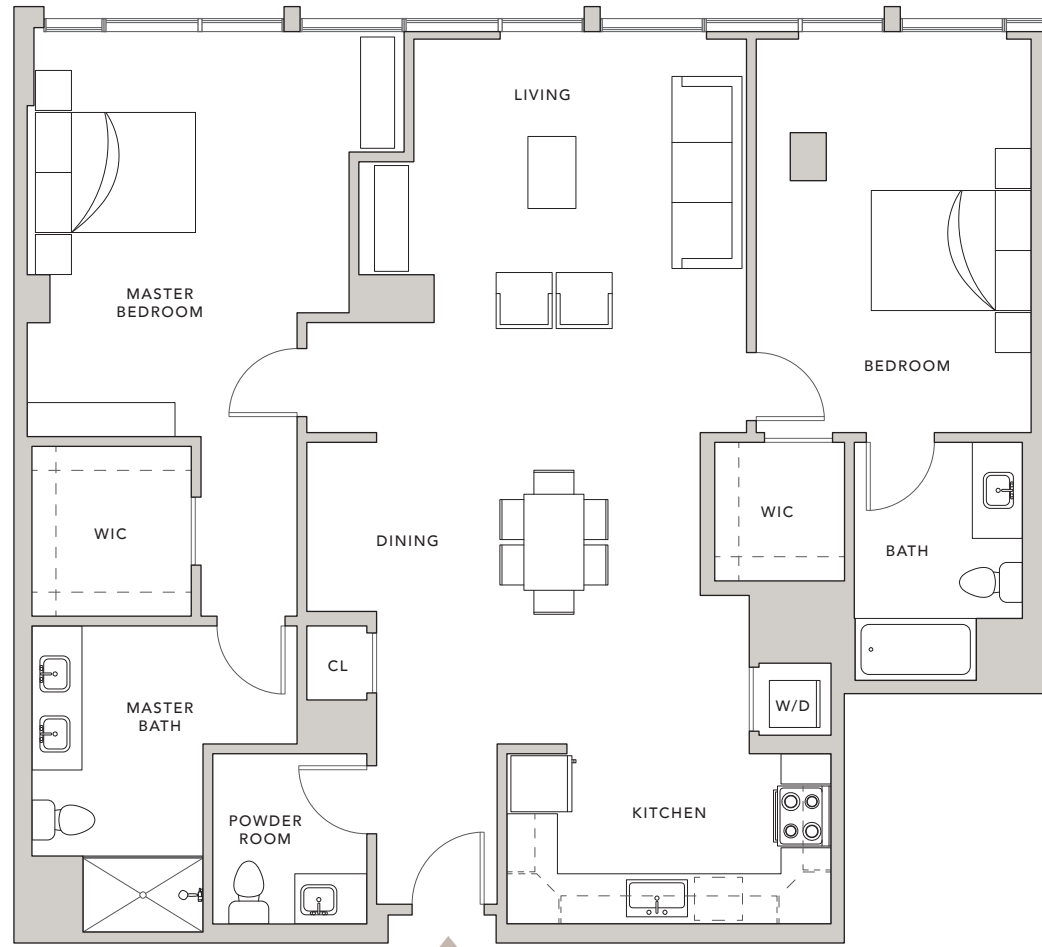

3406

2 BEDROOMS
2 BATHROOMS
1 POWDER ROOM

INTERIOR – 1,532 SQ. FT

AT GRAND HOPE PARK

888 SOUTH HOPE STREET, LOS ANGELES, CA 90017
WWW.888HOPE.COM

SCALE: 1/8" = 1'-0"
0' 1' 2' 4' 8'