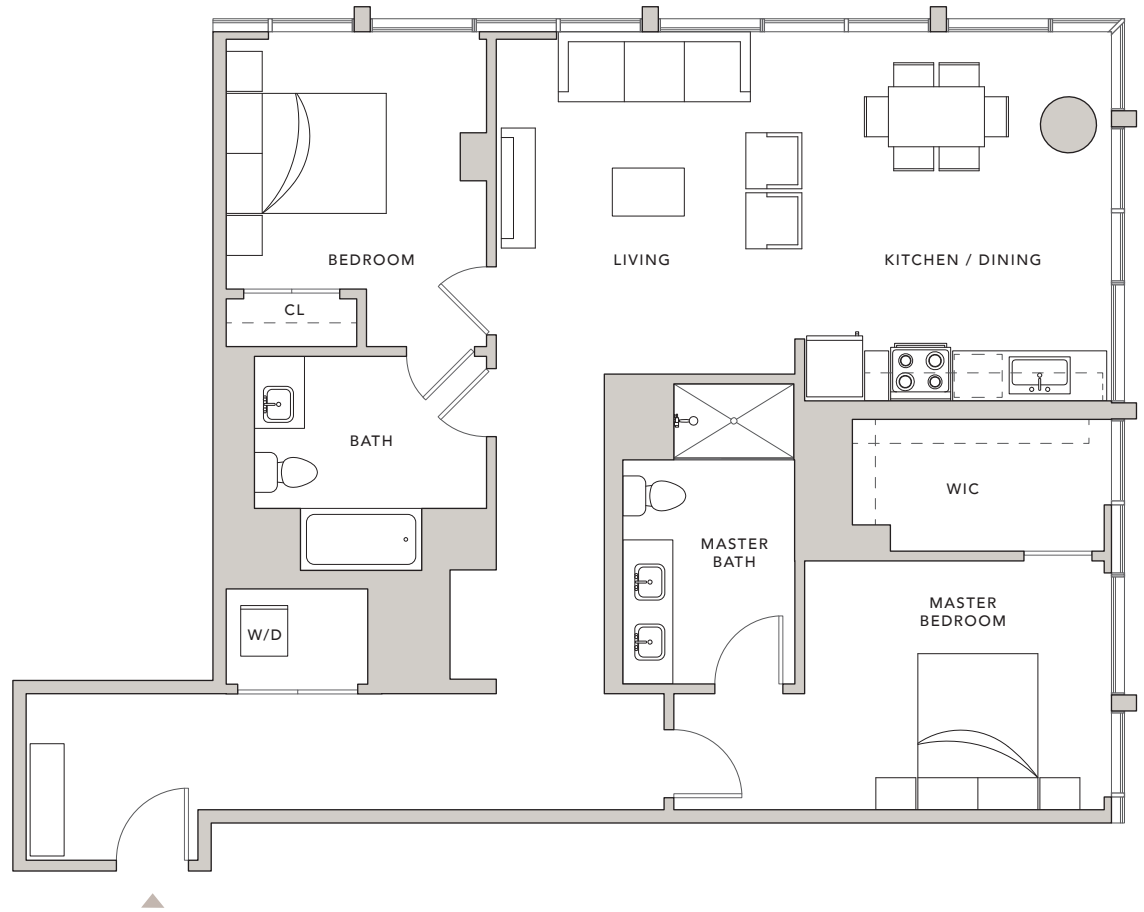

# 3407

2 BEDROOMS  
2 BATHROOMS

INTERIOR – 1,313 SQ. FT

AT GRAND HOPE PARK

888 SOUTH HOPE STREET, LOS ANGELES, CA 90017  
WWW.888HOPE.COM

SCALE: 1/8" = 1'-0"  
0' 1' 2' 4' 8'

CIM