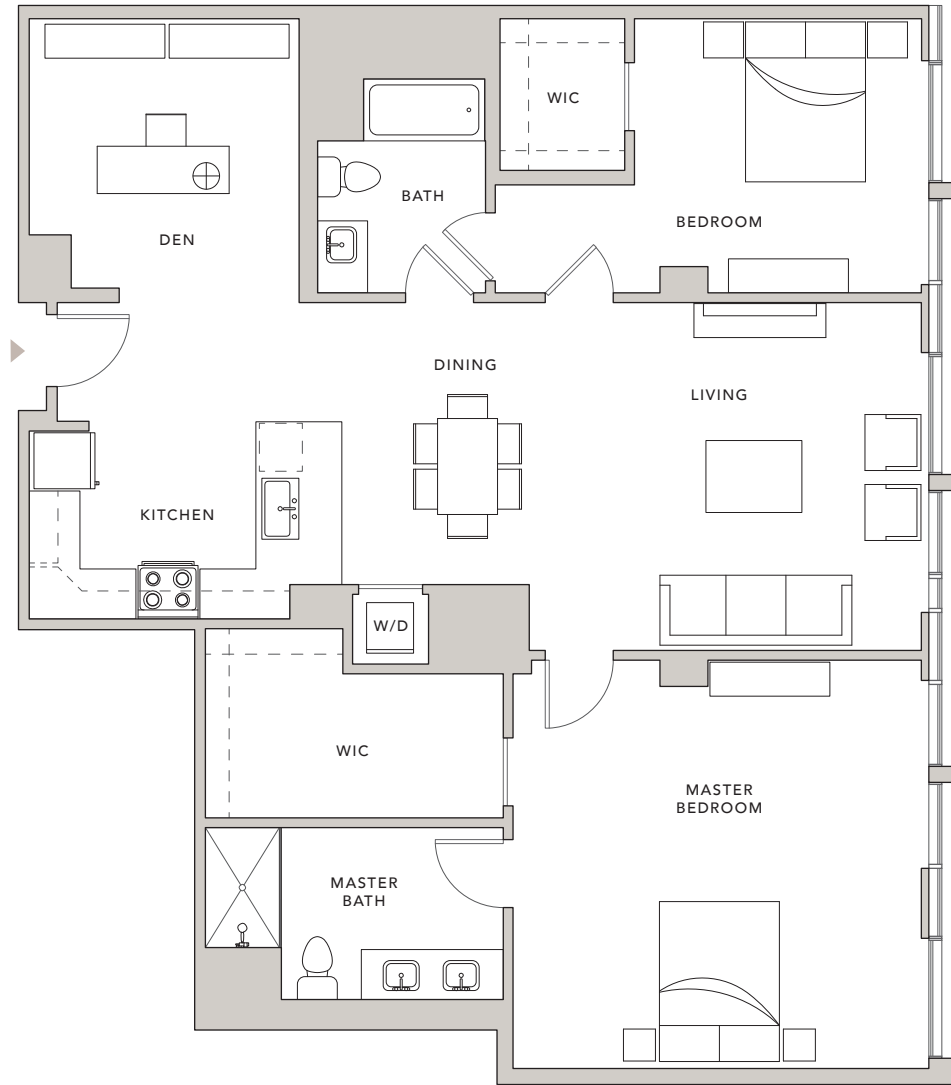

3408

2 BEDROOMS
2 BATHROOMS
1 DEN

INTERIOR – 1,533 SQ. FT

AT GRAND HOPE PARK

888 SOUTH HOPE STREET, LOS ANGELES, CA 90017
WWW.888HOPE.COM

SCALE: 1/8" = 1'-0"
0' 1' 2' 4' 8'